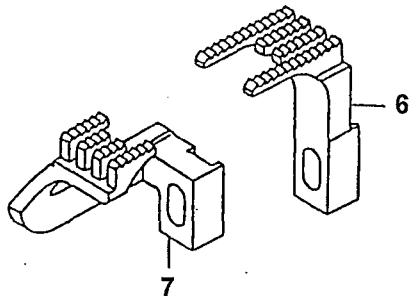

3-Needle Flat Bed Universal Machine

MF-7605-U06 PARTS LIST

29325206

Ref. No.	Juki Part No.	Description	Code	Amt. Req.
1.	US-0018Z14-48	Screw, cloth plates	18-1448	11
2.	US-0050301-CR	Cloth plate, left	50301CR	1
3.	US-50301-CS	Cloth plate, right	50301CS	1
4.	MAL-01110000	Screw	MAL01110000	1
5.	B3013-141-H0A	Washer	B301314H0A	1
6.	US-0005036-2J	Swing cover	50362J	1
7.	US-0050380-KA	Throat plate support Asm.	50380KA	1
8.	US-0050357-AC	Support Bracket	50357AC	1
9.	US-0050301-CT	Cloth plate, left	50301CT	1
10.	WZ-0850302-K0	Washer	WZ0850302K0	1
11.	WP-0820526-SD	Washer	WP0820526SD	2
12.	US-0050363-CH	Front cover lever	50363CH	1
13.	302-55301	Screw	22729D	2
14.	301-10506	Screw	22517	2
15.	WP-0651001-SC	Washer	WP0651001AC	2
16.	US-0050364-AC	Support Cover	50364AC	1
17.	301-47508	Screw	22513D	2
18.	300-79701	Spring washer	97127	2
19.	US-0005037-8T	Hinge	50378T	2
20.	303-20600	Damper	660-1092	2
21.	300-96705	Screw	22894W	2
22.	302-59600	Washer	8372A	4
23.	SS-4121415-SP	Screw	SS4121415SP	4
24.	US-0005034-7P	Hinge pin	50347P	2
25.	US-0050382-FT	Front Cover	50382FT	1
26.	301-68009	Screw	22525A	2
27.	301-46807	Screw	39250J	2

Ref. No.	Juki Part No.	Description	Code	Amt. Req.
1.	-----	Needle Head (See Chart)	-----	1
2.	SS-5060410-SP	Screw	SS5060410SP	1
3.	US-50318AE-56	Eyelet, Needle Head	50318AE56	1
4.	SS-8080310-TP	Screw	SS8080310TP	4
5.	-----	Throat Plate (See Chart)	-----	1
6.	-----	Main Feed Dog (See Chart)	-----	1
7.	-----	Differential Feed Dog (See Chart)	-----	1
8.	-----	Presser Foot (See Chart)	-----	1
9.	SS-6090810-TP	Screw	SS6090810TP	1
10.	US-50330GD-56	Presser Foot Bottom	50330GD56	1
11.	US-0050330-GB	Yielding Section	50330GB	2
12.	US-0050330-GA	Cloth Guide	50330GA	1
13.	US-0050330-FF	Spring	50330FF	1
14.	US-0050330-FE	Roll Pin	50330FE	1
15.	US-0050330-FD	Pin	50330FD	1
16.	US-0050330-FB	Spring	50330FB	1
17.	US-0050330-EY	Presser Foot Shank	50330EY	1
18.	US-0018C14-78	Screw	18C1478	1