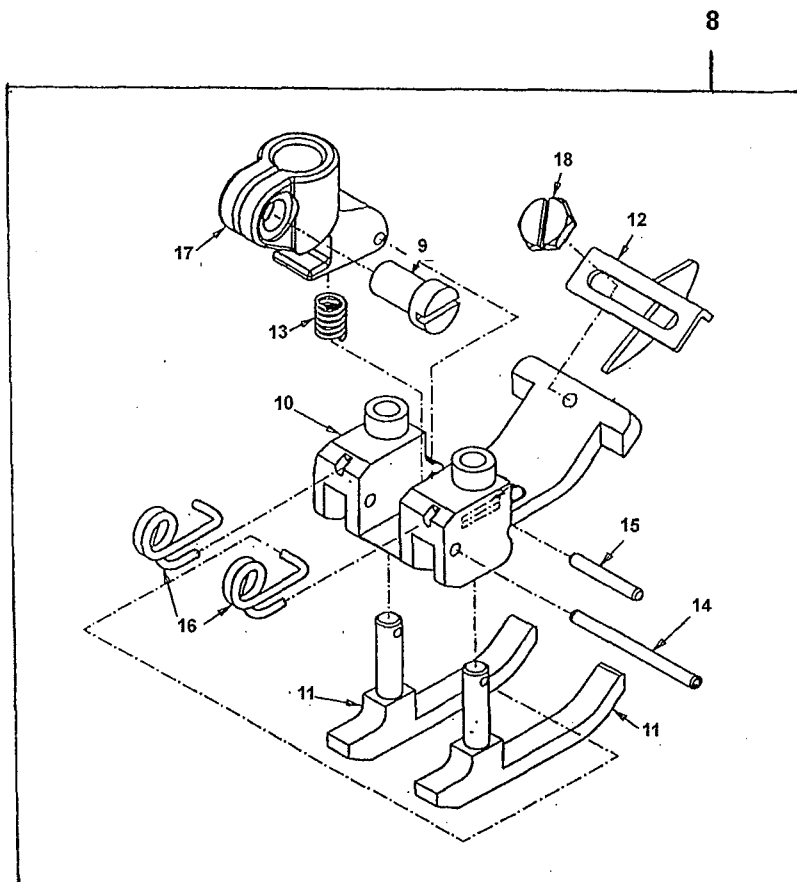

3-Needle Flat Bed Universal Machine

MF-7605-U06 PARTS LIST

29325206

Ref. No.	Juki Part No.	Description	Code	Amt. Req.
1.	US-0018Z14-48	Screw, cloth plates	18-1448	11
2.	US-0050301-CR	Cloth plate, left	50301CR	1
3.	US-50301-CS	Cloth plate, right	50301CS	1
4.	MAL-01110000	Screw	MAL01110000	1
5.	B3013-141-H0A	Washer	B301314H0A	1
6.	US-0005036-2J	Swing cover	50362J	1
7.	US-0050380-KA	Throat plate support Asm.	50380KA	1
8.	US-0050357-AC	Support Bracket	50357AC	1
9.	US-0050301-CT	Cloth plate, left	50301CT	1
10.	WZ-0850302-K0	Washer	WZ0850302K0	1
11.	WP-0820526-SD	Washer	WP0820526SD	2
12.	US-0050363-CH	Front cover lever	50363CH	1
13.	302-55301	Screw	22729D	2
14.	301-10506	Screw	22517	2
15.	WP-0651001-SC	Washer	WP0651001AC	2
16.	US-0050364-AC	Support Cover	50364AC	1
17.	301-47508	Screw	22513D	2
18.	300-79701	Spring washer	97127	2
19.	US-0005037-8T	Hinge	50378T	2
20.	303-20600	Damper	660-1092	2
21.	300-96705	Screw	22894W	2
22.	302-59600	Washer	8372A	4
23.	SS-4121415-SP	Screw	SS4121415SP	4
24.	US-0005034-7P	Hinge pin	50347P	2
25.	US-0050382-FT	Front Cover	50382FT	1
26.	301-68009	Screw	22525A	2
27.	301-46807	Screw	39250J	2

Ref. No.	Juki Part No.	Description	Code	Amt. Req.
1.	-----	Needle Head (See Chart)	-----	1
2.	SS-5060410-SP	Screw	SS5060410SP	1
3.	US-50318AE-56	Eyelet, Needle Head	50318AE56	1
4.	SS-8080310-TP	Screw	SS8080310TP	4
5.	-----	Throat Plate (See Chart)	-----	1
6.	-----	Main Feed Dog (See Chart)	-----	1
7.	-----	Differential Feed Dog (See Chart)	-----	1
8.	-----	Presser Foot (See Chart)	-----	1
9.	SS-6090810-TP	Screw	SS6090810TP	1
10.	US-50330GD-56	Presser Foot Bottom	50330GD56	1
11.	US-0050330-GB	Yielding Section	50330GB	2
12.	US-0050330-GA	Cloth Guide	50330GA	1
13.	US-0050330-FF	Spring	50330FF	1
14.	US-0050330-FE	Roll Pin	50330FE	1
15.	US-0050330-FD	Pin	50330FD	1
16.	US-0050330-FB	Spring	50330FB	1
17.	US-0050330-EY	Presser Foot Shank	50330EY	1
18.	US-0018C14-78	Screw	18C1478	1