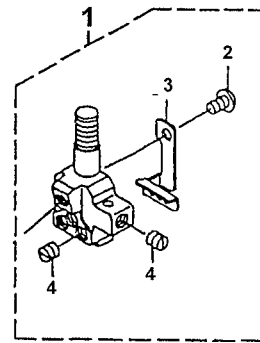

Ref. No.	Juki Part No.	Description	Code	Amt. Req.
1.	-----	Needle Head (See Chart)	-----	1
2.	SS-5060410-SP	Screw	SS5060410SP	1
3.	US-50318AE-56	Eyelet, Needle Head	50318AE56	1
4.	SS-8080310-TP	Screw	SS8080310TP	4
5.	-----	Throat Plate (See Chart)	-----	1
6.	-----	Main Feed Dog (See Chart)	-----	1
7.	-----	Differential Feed Dog (See Chart)	-----	1
8.	-----	Presser Foot (See Chart)	-----	1
9.	SS-6090810-TP	Screw	SS6090810TP	1
10.	US-50330GD-56	Presser Foot Bottom	50330GD56	1
11.	US-0050330-GB	Yielding Section	50330GB	2
12.	US-0050330-GA	Cloth Guide	50330GA	1
13.	US-0050330-FF	Spring	50330FF	1
14.	US-0050330-FE	Roll Pin	50330FE	1
15.	US-0050330-FD	Pin	50330FD	1
16.	US-0050330-FB	Spring	50330FB	1
17.	US-0050330-EY	Presser Foot Shank	50330EY	1
18.	US-0018C14-78	Screw	18C1478	1

Note: All parts not mentioned in this parts list are those of model MF-7600-L01.

Other parts listed related to this model.

MF-7000 Series Part No. 29324704

MODEL	NEEDLE HEAD	PRESSER FOOT ASSEMBLY	FEED DOG DIFFERENTIAL	FEED DOG MAIN	THROAT PLATE
MF-7605T-U06-B56	US-50318AM-56 (50318AM56)	US-50320CD-56 (50320CD56)	US-0050326-BP (50326BP)	US-0050305-BW (50305BW)	US50324DF-56 (50324DF56)
MF-7605T-U06-B64	US-50318AM-64 (50318AM64)		US-0050326-BW (50326BW)	US-0050305-CB (50305CB)	US-50324DF-64 (50324DF64)