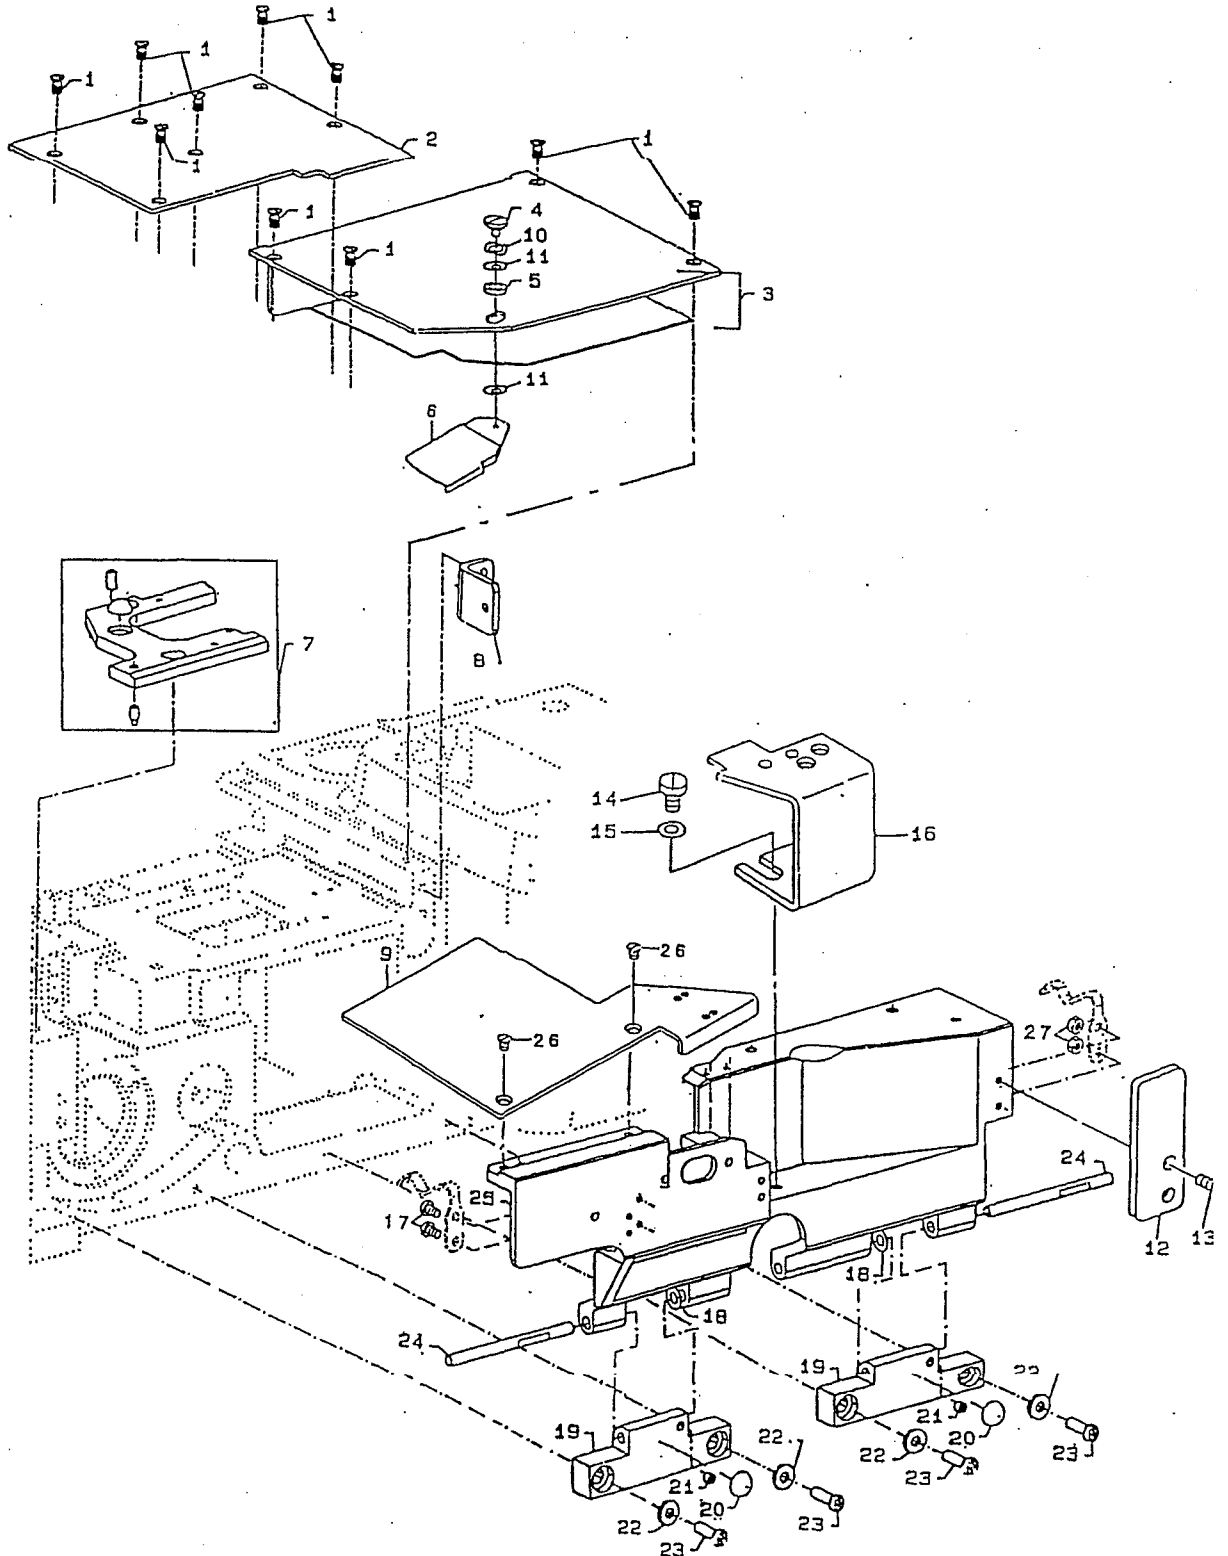

3-Needle Flat Bed Universal Machine

MF-7605-U06 PARTS LIST

29325206

Ref. No.	Juki Part No.	Description	Code	Amt. Req.
1.	US-0018Z14-48	Screw, cloth plates	18-1448	11
2.	US-0050301-CR	Cloth plate, left	50301CR	1
3.	US-50301-CS	Cloth plate, right	50301CS	1
4.	MAL-01110000	Screw	MAL01110000	1
5.	B3013-141-H0A	Washer	B301314H0A	1
6.	US-0005036-2J	Swing cover	50362J	1
7.	US-0050380-KA	Throat plate support Asm.	50380KA	1
8.	US-0050357-AC	Support Bracket	50357AC	1
9.	US-0050301-CT	Cloth plate, left	50301CT	1
10.	WZ-0850302-K0	Washer	WZ0850302K0	1
11.	WP-0820526-SD	Washer	WP0820526SD	2
12.	US-0050363-CH	Front cover lever	50363CH	1
13.	302-55301	Screw	22729D	2
14.	301-10506	Screw	22517	2
15.	WP-0651001-SC	Washer	WP0651001AC	2
16.	US-0050364-AC	Support Cover	50364AC	1
17.	301-47508	Screw	22513D	2
18.	300-79701	Spring washer	97127	2
19.	US-0005037-8T	Hinge	50378T	2
20.	303-20600	Damper	660-1092	2
21.	300-96705	Screw	22894W	2
22.	302-59600	Washer	8372A	4
23.	SS-4121415-SP	Screw	SS4121415SP	4
24.	US-0005034-7P	Hinge pin	50347P	2
25.	US-0050382-FT	Front Cover	50382FT	1
26.	301-68009	Screw	22525A	2
27.	301-46807	Screw	39250J	2

Ref. No.	Juki Part No.	Description	Code	Amt. Req.
1.	-----	Needle Head (See Chart)	-----	1
2.	SS-5060410-SP	Screw	SS5060410SP	1
3.	US-50318AE-56	Eyelet, Needle Head	50318AE56	1
4.	SS-8080310-TP	Screw	SS8080310TP	4
5.	-----	Throat Plate (See Chart)	-----	1
6.	-----	Main Feed Dog (See Chart)	-----	1
7.	-----	Differential Feed Dog (See Chart)	-----	1
8.	-----	Presser Foot (See Chart)	-----	1
9.	SS-6090810-TP	Screw	SS6090810TP	1
10.	US-50330GD-56	Presser Foot Bottom	50330GD56	1
11.	US-0050330-GB	Yielding Section	50330GB	2
12.	US-0050330-GA	Cloth Guide	50330GA	1
13.	US-0050330-FF	Spring	50330FF	1
14.	US-0050330-FE	Roll Pin	50330FE	1
15.	US-0050330-FD	Pin	50330FD	1
16.	US-0050330-FB	Spring	50330FB	1
17.	US-0050330-EY	Presser Foot Shank	50330EY	1
18.	US-0018C14-78	Screw	18C1478	1